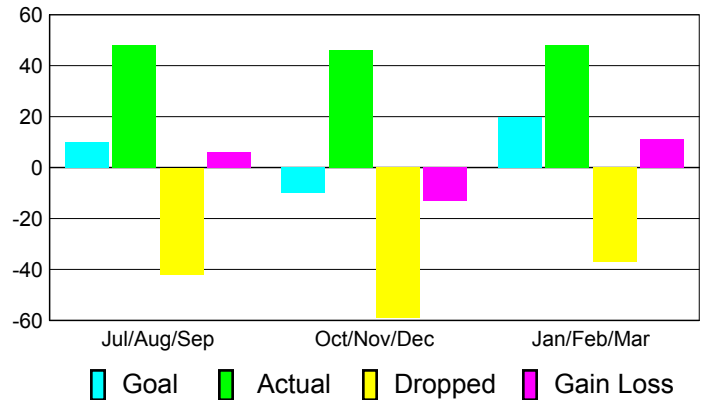

Membership Results 2010-2011

Goal, New, Dropped, Gain/Loss

Comparison of Membership Gain/Loss

Current Year Compared to the Previous Year