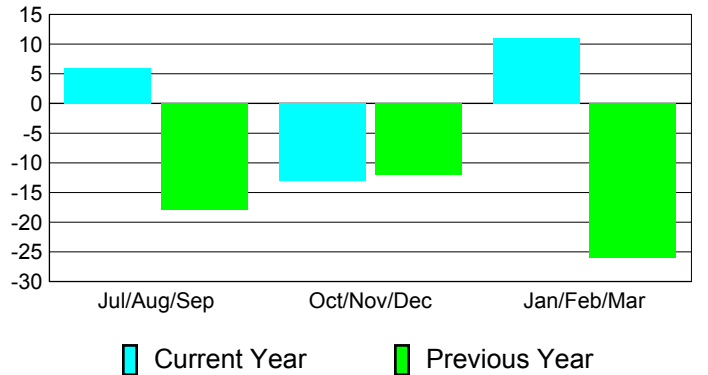

**Membership Results
2010-2011**

**Membership
2009-2010**

Month	Net Memb Goal	Actual New Memb	Actual Dropped Memb	Gain/Loss of Memb	Gain/Loss of Memb
Jul/Aug/Sep	10	48	-42	6	-18
Oct/Nov/Dec	-10	46	-59	-13	-12
Jan/Feb/Mar	20	48	-37	11	-26
Totals	20	142	-138	4	-56

Membership Results 2010-2011

Goal, New, Dropped, Gain/Loss

Comparison of Membership Gain/Loss

Current Year Compared to the Previous Year

Gender Comparison 2010-2011

Jul/Aug/Sep

Oct/Nov/Dec

Jan/Feb/Mar